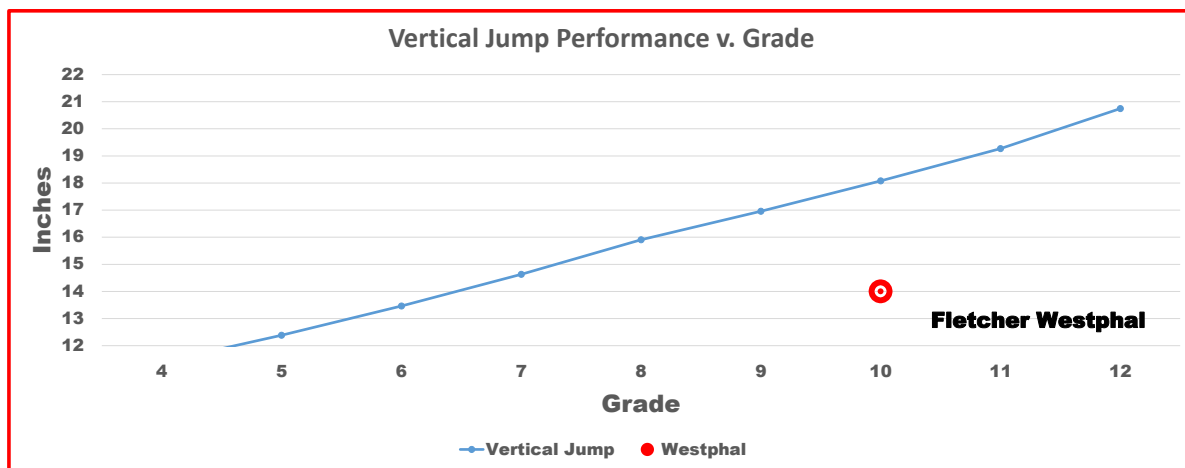

Zybek Sports SAT® Comparison and Targets for Fletcher Westphal

This graph illustrates how Fletcher Westphal compares to the other OLs in the 40 yard dash by grade

This graph illustrates how Fletcher Westphal compares to the other OLs in the 3-Cone by grade

This graph illustrates how Fletcher Westphal compares to the other OLs in the ProAgility by grade

ZYBEK Sports

IT'S ON YOU[®]

SAT[®] Comparison and Targets for Fletcher Westphal

This graph illustrates how Fletcher Westphal compares to the other OLs in the Broad Jump by grade

This graph illustrates how Fletcher Westphal compares to the other OLs in the Vertical Jump by grade

It's On You®

Athlete Performance

Fletcher Westphal

Tuscarora High School

Position: OL

Graduation: 2024

SAT®