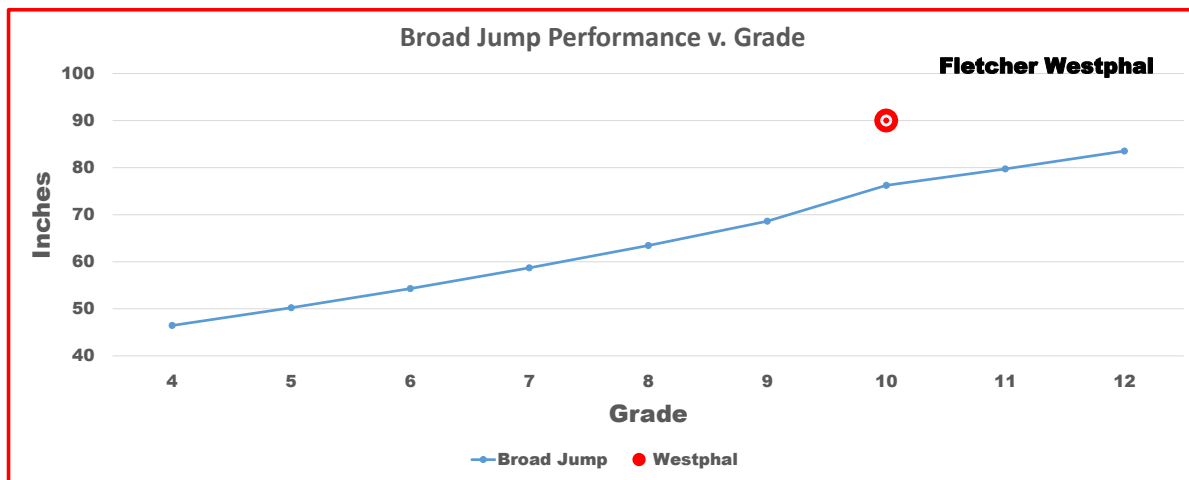

Zybek Sports SAT® Comparison and Targets for Fletcher Westphal

This graph illustrates how Fletcher Westphal compares to the other OLs in the 40 yard dash by grade

This graph illustrates how Fletcher Westphal compares to the other OLs in the 3-Cone by grade

This graph illustrates how Fletcher Westphal compares to the other OLs in the ProAgility by grade

ZYBEK Sports

IT'S ON YOU[®]

SAT[®] Comparison and Targets for Fletcher Westphal

This graph illustrates how Fletcher Westphal compares to the other OLs in the Broad Jump by grade

This graph illustrates how Fletcher Westphal compares to the other OLs in the Vertical Jump by grade

It's On You®

Athlete Performance

Fletcher Westphal

Tuscarora High School

Position: OL

Graduation: 2024

SAT®