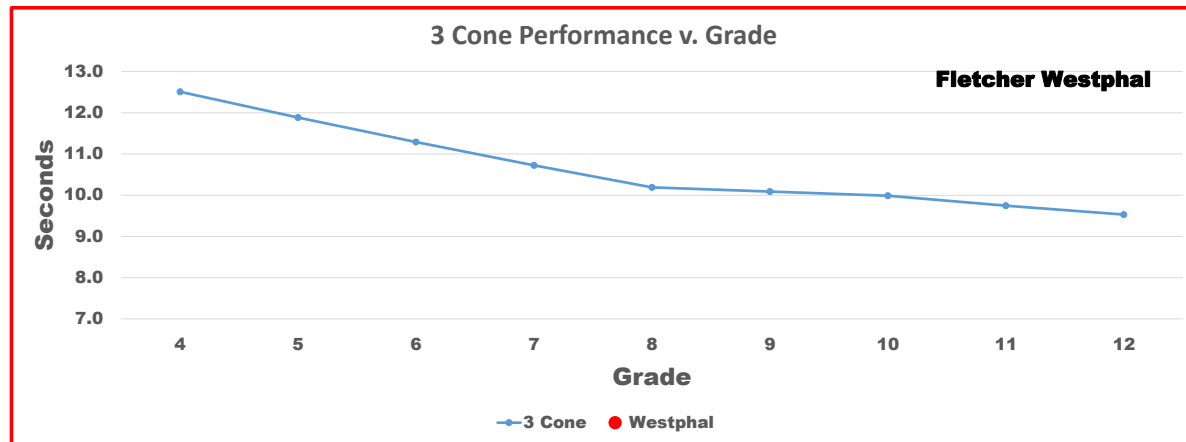

Recommendations for Fletcher Westphal

	10 YD Dash	20 YD Dash	40 YD Dash	ProAgility Split	ProAgility	3 Cone Drill	Vertical Jump	Broad Jump
Current Performance	1.888	3.171	5.512	2.796	5.390		14.00	90
Suggested Target	1.888	3.139	5.292	2.712	5.121		19.3	91.8
Improvement	Malntain	0.032	0.220	0.084	0.270		5.270	1.8

Zybek Sports SAT® Comparison and Targets for Fletcher Westphal

This graph illustrates how Fletcher Westphal compares to the other OLs in the 40 yard dash by grade

This graph illustrates how Fletcher Westphal compares to the other OLs in the 3-Cone by grade