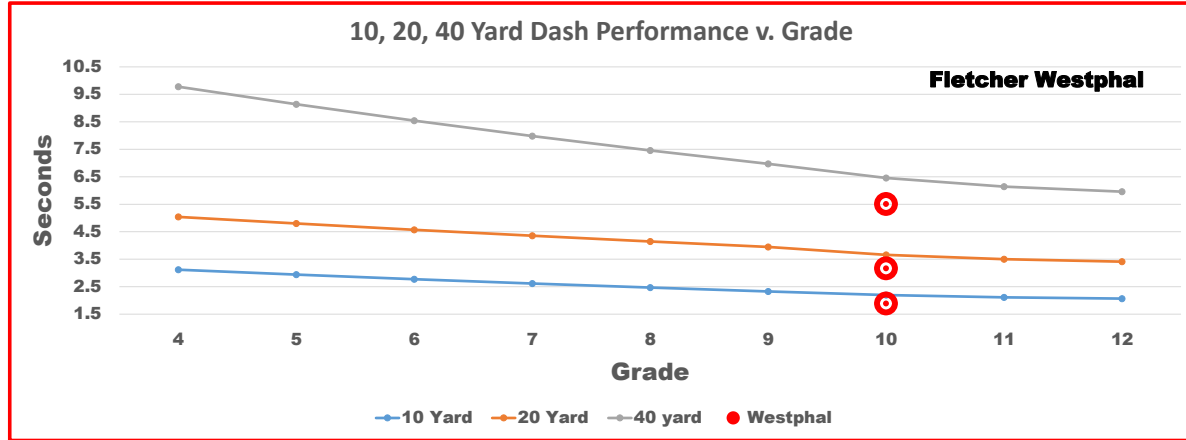

Zybek Sports SAT® Comparison and Targets for Fletcher Westphal

This graph illustrates how Fletcher Westphal compares to the other OLs in the 40 yard dash by grade