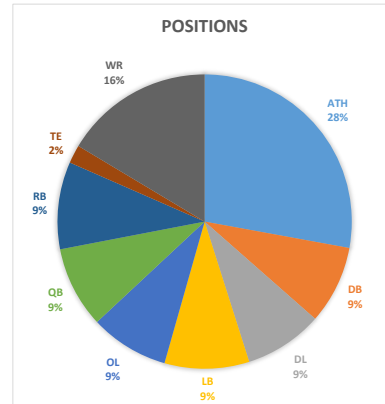

Zybek Sports SAT® 2020-2021 Information and Rank for Fletcher Westphal

Grade	Grad Year	Group Size
12	2021	3987
11	2022	4346
10	2023	3400
9	2024	1981
8	2025	1404
7	2026	1026
6	2027	728
5	2028	674
4	2029	560
3	2030	441
2	2031	371
1	2032	258

Numbers by graduation

Numbers by Position	ATH	3801
	DB	1174
	DL	1175
	LB	1269
	OL	1179
	QB	1218
	RB	1308
TE	275	
WR	2238	
13,637		

Details for OL position group for Fletcher Westphal Average for OLs tested in 20/21

Grad. Year	Number	Height	Reach Height	Grade
2021	315	73.9	95.6	College
2022	359	72.8	93.4	12
2023	245	72.7	93.4	11
2024	131	71.8	92.7	10
2025	42	70.3	91.4	9
2026	30	67.8	88.7	8
2027	19	67.4	86.8	7
2028	8	62.4	83.0	6
2029	2	58.3	75.3	5
2030	2	52.0	64.7	4
2031	0	#####	#####	3

Averages for OL position group:

40 Yard	6.1 sec.	ProAgility	5.415 sec.
20 Yard	3.48 sec.	ProAgility Split	2.838 sec.
10 Yard	2.094 sec.	Broad Jump	83.06 in.
3-Cone	8.954 sec.	Vertical Jump	20.64 in.

Zybek Sports Rank and Recommendations for Fletcher Westphal

Compared to **13,637** Athletes tested 2020/2021

	10 YD Dash	20 YD Dash	40 YD Dash	ProAgility Split	ProAgility	3 Cone Drill	Vertical Jump	Broad Jump
Sample size	16447	16297	16646	15292	15436	11419	12716	16055
Rank	8083	8941	9137	11503	12267		11892	8292
Percentage	50.9%	45.1%	45.1%	24.8%	20.5%		6.5%	48.4%

Compared to **1,981** Athletes graduating in 2024 tested 2020/2021

	10 YD Dash	20 YD Dash	40 YD Dash	ProAgility Split	ProAgility	3 Cone Drill	Vertical Jump	Broad Jump
Sample size	1578	1553	1593	1604	1616	1003	1438	1572
Rank	777	851	856	1195	1328		1400	735
Percentage	50.8%	45.2%	46.3%	25.5%	17.8%		2.6%	53.2%

Compared to **1,179** OLs tested 2020 / 2021

	10 YD Dash	20 YD Dash	40 YD Dash	ProAgility Split	ProAgility	3 Cone Drill	Vertical Jump	Broad Jump
Sample size	1006	1002	1006	984	988	615	817	905
Rank	90	135	159	442	578		763	298
Percentage	91.1%	86.5%	84.2%	55.1%	41.5%		6.6%	67.1%

Compared to **131** all 2024 OL athletes tested 2020 / 2021

	10 YD Dash	20 YD Dash	40 YD Dash	ProAgility Split	ProAgility	3 Cone Drill	Vertical Jump	Broad Jump
Sample size	107	107	107	111	111	62	97	101
Rank	9	16	16	43	65		95	29
Percentage	91.6%	85.0%	85.0%	61.3%	41.4%		2.1%	71.3%

Recommendations for Fletcher Westphal

	10 YD Dash	20 YD Dash	40 YD Dash	ProAgility Split	ProAgility	3 Cone Drill	Vertical Jump	Broad Jump
Current Performance	1.888	3.171	5.512	2.796	5.390		14.00	90
Suggested Target	1.888	3.139	5.292	2.712	5.121		19.3	91.8
Improvement	Malntain	0.032	0.220	0.084	0.270		5.270	1.8