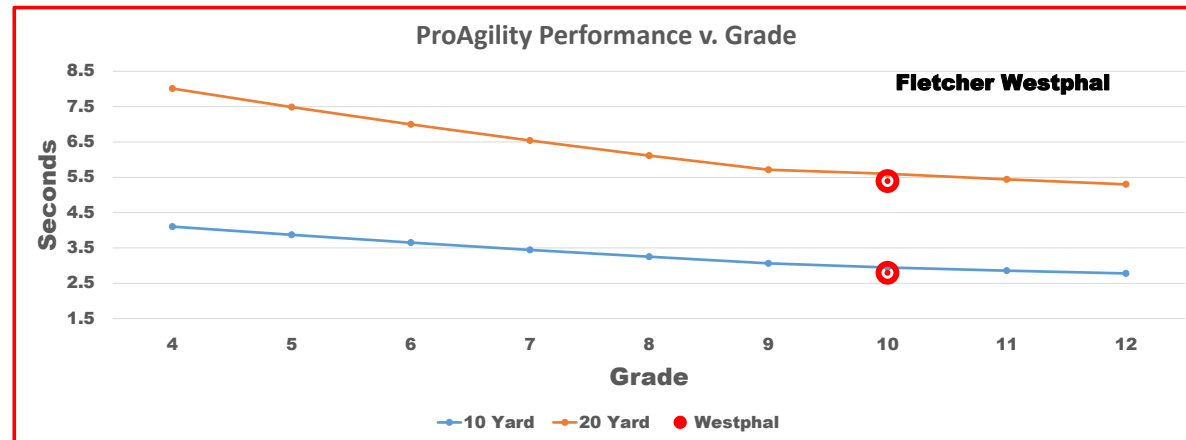

Zybek Sports SAT® Comparison and Targets for Fletcher Westphal

This graph illustrates how Fletcher Westphal compares to the other OLs in the 40 yard dash by grade

This graph illustrates how Fletcher Westphal compares to the other OLs in the 3-Cone by grade

This graph illustrates how Fletcher Westphal compares to the other OLs in the ProAgility by grade

ZYBEK Sports

IT'S ON YOU[®]

SAT[®] Comparison and Targets for Fletcher Westphal

This graph illustrates how Fletcher Westphal compares to the other OLs in the Broad Jump by grade